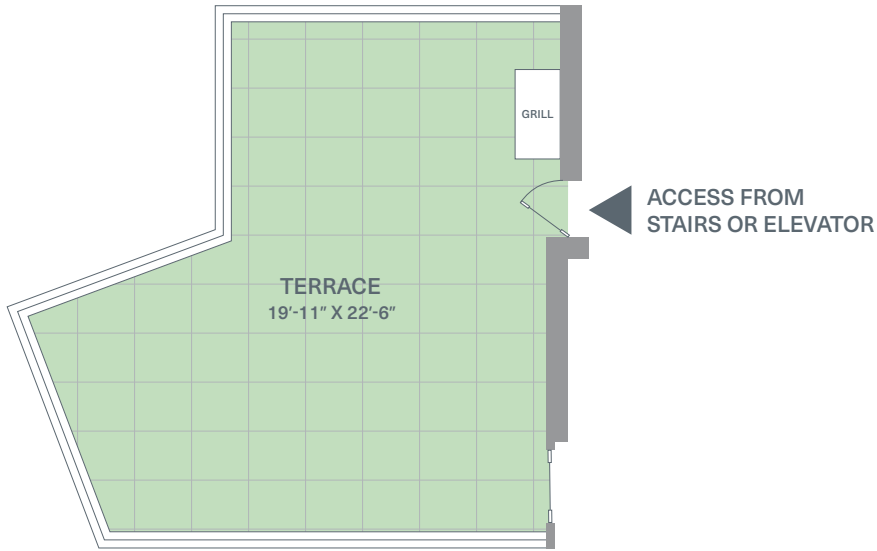

Interior: 1,478 SF · Terrace: 414 SF

-  Common Element Excluded from Unit Area
-  Common Element Included in Unit Area (Approx 153 SF)