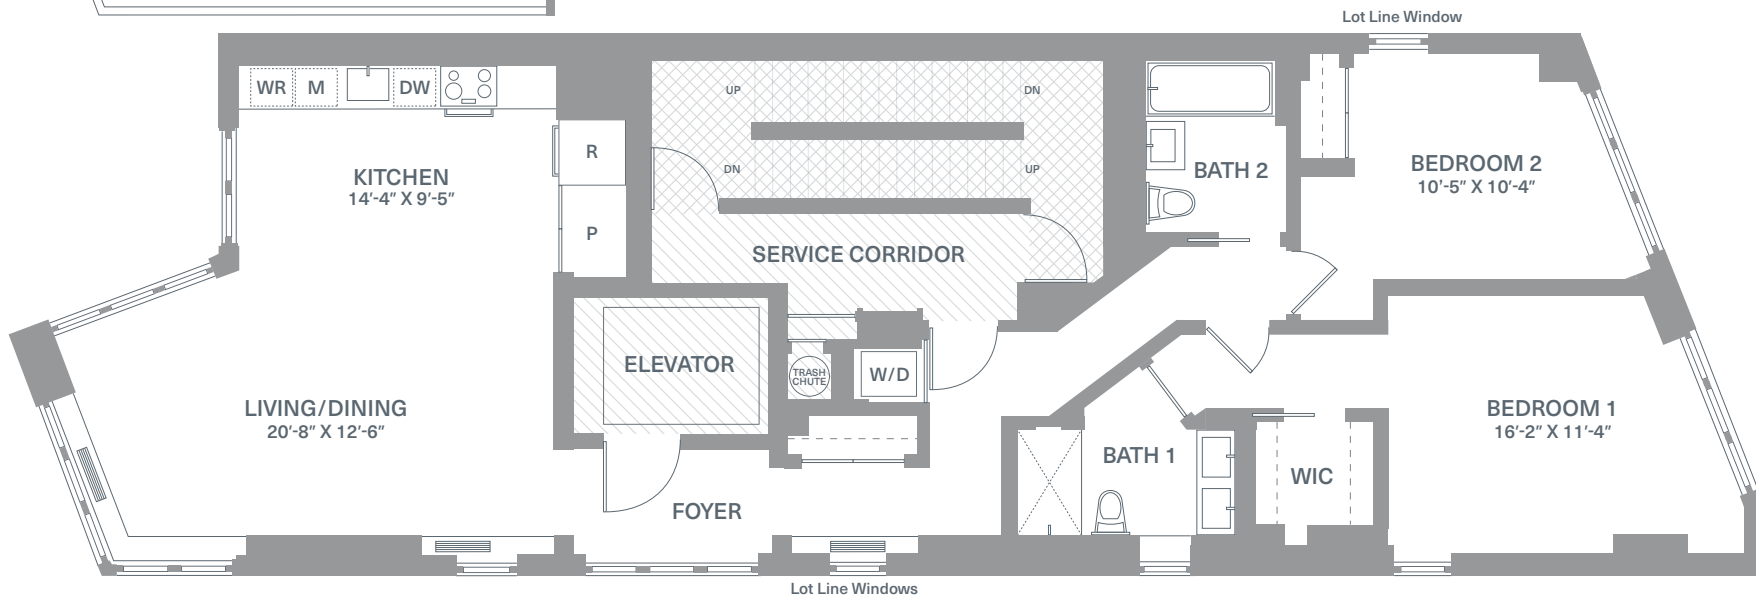

Interior: 1,478 SF · Terrace: 414 SF

-  Common Element Excluded from Unit Area
-  Common Element Included in Unit Area (Approx 153 SF)